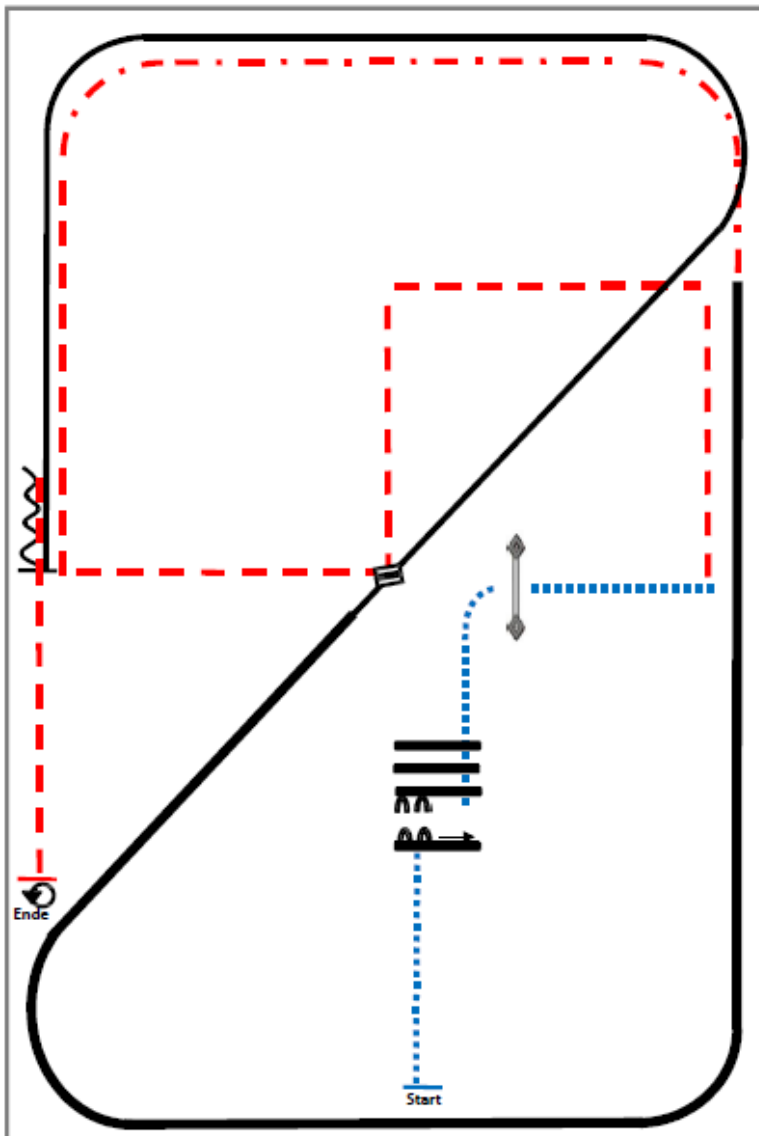

Pattern RR #2: LK3 A/B
Arenagröße: mind. 20x40m

- 1) Walk.
- 2) Extended trot, trot.
- 3) Lope left lead one circle,
lope left lead.
- 4) Leadchange.
- 5) Lope right lead.
- 6) Extended lope.
- 7) Trot corners.
- 8) Trot over, trot.
- 9) Stop, sidepass left.
- 10) Walk, stop.
- 11) 360°turn right or left, back.

Pattern RR #3: LK3 A/B
Arenagröße: mind. 20x40m

- 1) Walk, stop.
- 2) Sidepass right.
- 3) Walk, stop, back.
- 4) Trot.
- 5) Extended trot, trot.
- 6) Lope left lead.
- 7) Extended lope, lope.
- 8) Leadchange.
- 9) Lope right lead.
- 10) Trot corners.
- 11) Stop, 360° turn left or right,
- 12) walk, stop.

Pattern RR #4: LK3 A/B
Arenagröße: mind. 20x40m

- 1) Trot.
- 2) Stop, 180° turns each direction either way first.
- 3) Back.
- 4) Lope left lead.
- 5) Extended lope, lope.
- 6) Leadchange.
- 7) Lope right lead.
- 8) Trot, trot over.
- 9) Extended trot.
- 10) Walk, stop.

Pattern RR #5: LK3 A/B
 Arenagröße: mind. 20x40m

- 1) Walk
- 2) Walk in, sidepass right, walk over.
- 3) Gate, walk.
- 4) Trot corners through the center of the arena.
- 5) Extended trot around the end of the arena.
- 6) Extended lope right lead, lope right lead
- 7) Leadchange in the center of the arena.
- 8) Lope left lead.
- 9) Stop, back.
- 10) Trot, stop, 360° turns each direction either way first