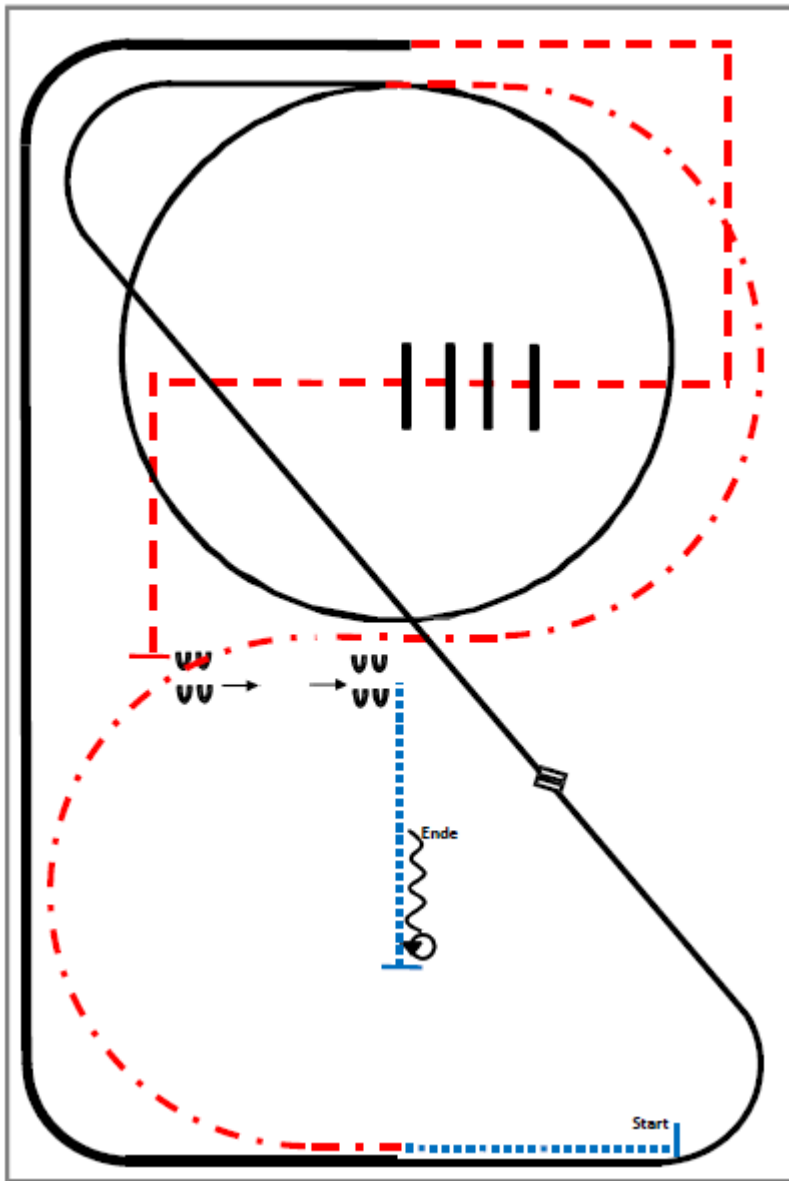

Pattern RR #1: LK3 A/B
Arenagröße: mind. 20x40m

- 1) Walk.
- 2) Trot.
- 3) Lope left lead circle, lope.
- 4) Leadchange in the center.
- 5) Lope right lead.
- 6) Extended lope.
- 7) Trot.
- 8) Extended trot.
- 9) Stop, back.
- 10) 360° turns each direction either way first.

Pattern RR #2: LK3 A/B
Arenagröße: mind. 20x40m

- 1) Walk.
- 2) Extended trot, trot.
- 3) Lope left lead one circle,
lope left lead.
- 4) Leadchange.
- 5) Lope right lead.
- 6) Extended lope.
- 7) Trot corners.
- 8) Trot over, trot.
- 9) Stop, sidepass left.
- 10) Walk, stop.
- 11) 360°turn right or left, back.

Pattern RR #3: LK3 A/B
Arenagröße: mind. 20x40m

- 1) Walk, stop.
- 2) Sidepass right.
- 3) Walk, stop, back.
- 4) Trot.
- 5) Extended trot, trot.
- 6) Lope left lead.
- 7) Extended lope, lope.
- 8) Leadchange.
- 9) Lope right lead.
- 10) Trot corners.
- 11) Stop, 360° turn left or right,
- 12) walk, stop.

Pattern RR #4: LK3 A/B
Arenagröße: mind. 20x40m

- 1) Trot.
- 2) Stop, 180° turns each direction either way first.
- 3) Back.
- 4) Lope left lead.
- 5) Extended lope, lope.
- 6) Leadchange.
- 7) Lope right lead.
- 8) Trot, trot over.
- 9) Extended trot.
- 10) Walk, stop.