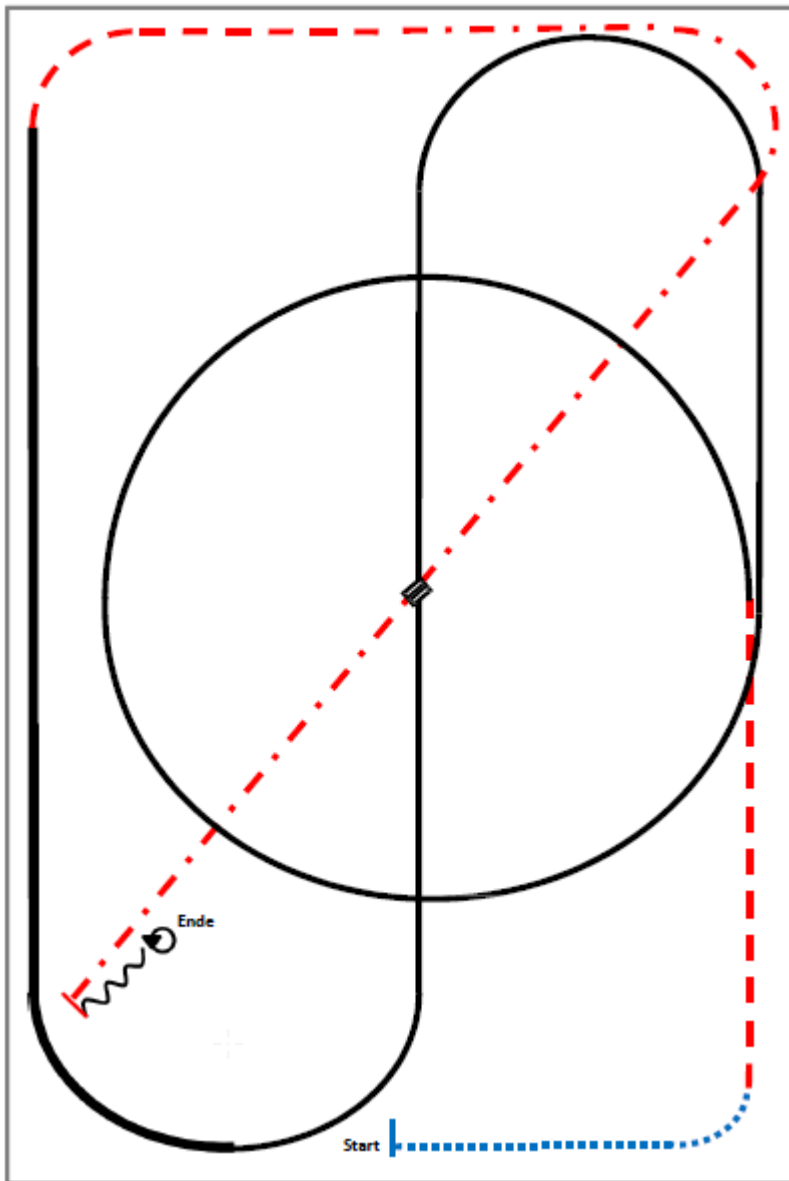

Pattern RR #1: LK3 A/B
Arenagröße: mind. 20x40m

- 1) Walk.
- 2) Trot.
- 3) Lope left lead circle, lope.
- 4) Leadchange in the center.
- 5) Lope right lead.
- 6) Extended lope.
- 7) Trot.
- 8) Extended trot.
- 9) Stop, back.
- 10) 360° turns each direction either way first.

Pattern RR #2: LK3 A/B
Arenagröße: mind. 20x40m

- 1) Walk.
- 2) Extended trot, trot.
- 3) Lope left lead one circle,
lope left lead.
- 4) Leadchange.
- 5) Lope right lead.
- 6) Extended lope.
- 7) Trot corners.
- 8) Trot over, trot.
- 9) Stop, sidepass left.
- 10) Walk, stop.
- 11) 360°turn right or left, back.

Pattern RR #3: LK3 A/B
Arenagröße: mind. 20x40m

- 1) Walk, stop.
- 2) Sidepass right.
- 3) Walk, stop, back.
- 4) Trot.
- 5) Extended trot, trot.
- 6) Lope left lead.
- 7) Extended lope, lope.
- 8) Leadchange.
- 9) Lope right lead.
- 10) Trot corners.
- 11) Stop, 360° turn left or right,
- 12) walk, stop.

Pattern RR #4: LK3 A/B
Arenagröße: mind. 20x40m

- 1) Trot.
- 2) Stop, 180° turns each direction either way first.
- 3) Back.
- 4) Lope left lead.
- 5) Extended lope, lope.
- 6) Leadchange.
- 7) Lope right lead.
- 8) Trot, trot over.
- 9) Extended trot.
- 10) Walk, stop.