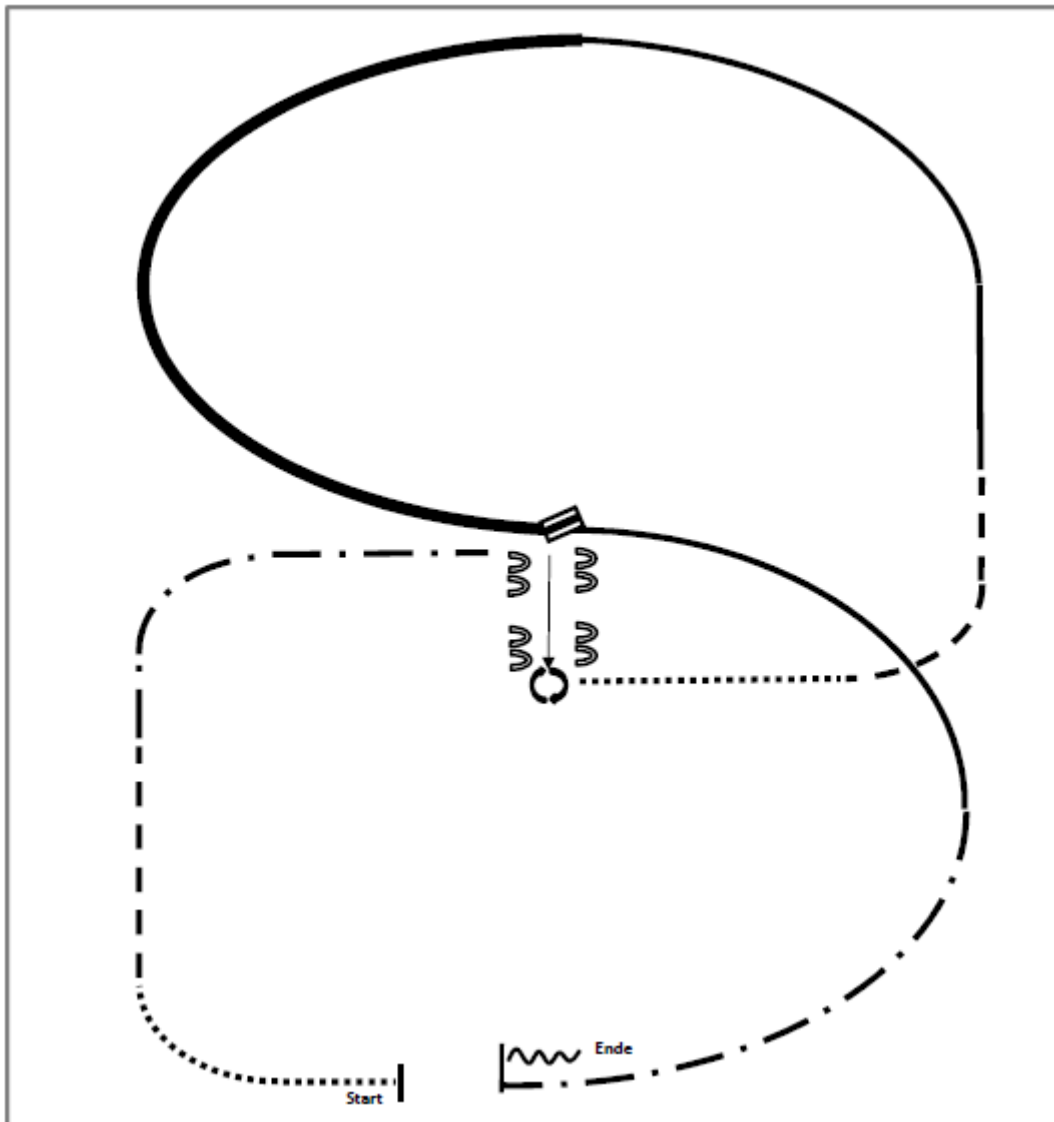

Pattern RR #6: LK3 A/B
Arenagröße: mind. 20x40m

1. Walk
2. Trot
3. Ext. Trot to the center
4. Stop, Sidepass right
5. Turn 360° each direction
  (either way first)
6. Walk
7. Trot
8. Lope left lead
9. Ext. Lope left lead
10. Change leads
11. Lope right lead
12. Ext. Trot
13. Stop, Back