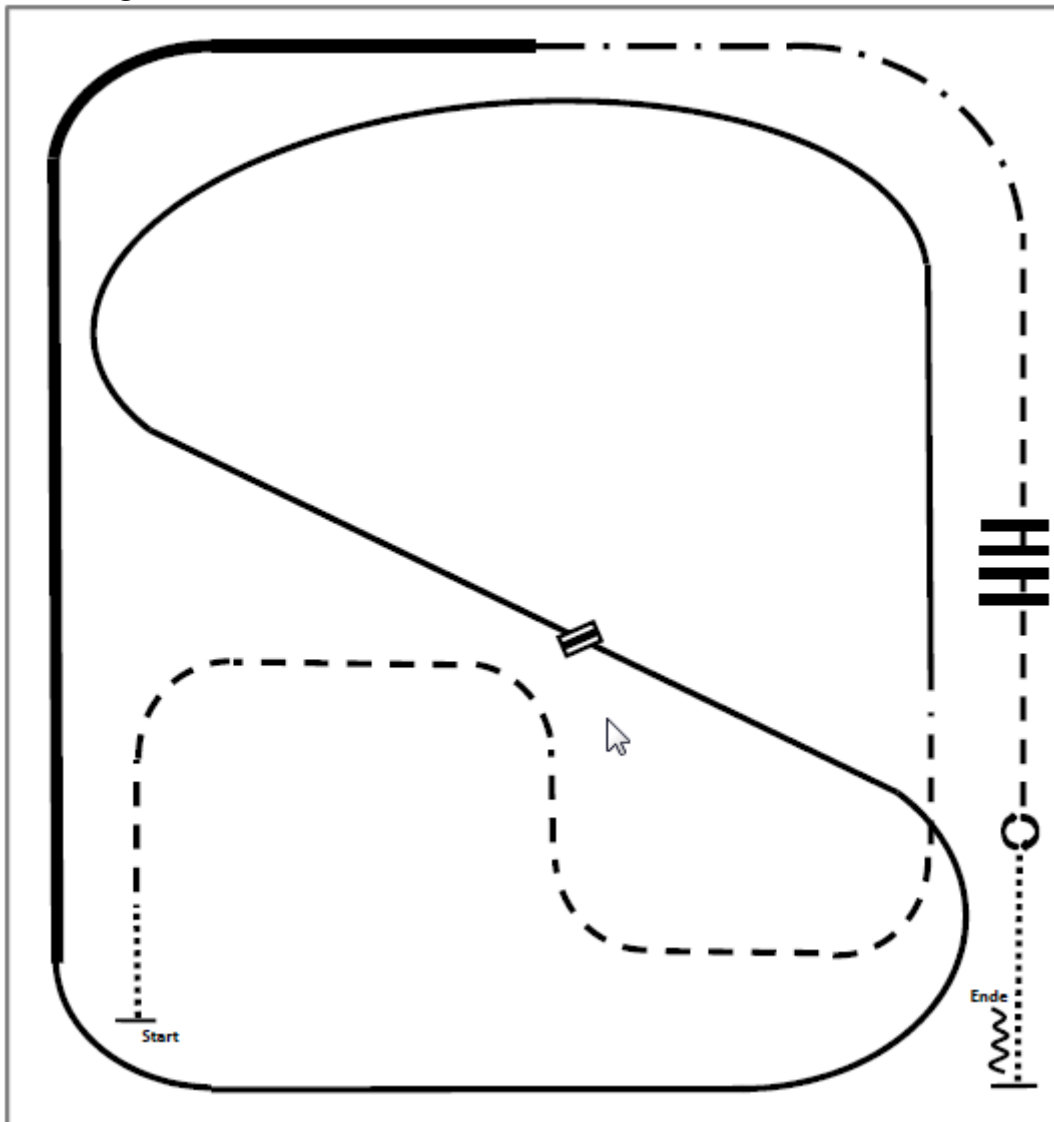

Pattern RR #4: LK3 A/B
Arenagröße: mind. 20x40m

- 1) Trot.
- 2) Stop, 180° turns each direction either way first.
- 3) Back.
- 4) Lope left lead.
- 5) Extended lope, lope.
- 6) Leadchange.
- 7) Lope right lead.
- 8) Trot, trot over.
- 9) Extended trot.
- 10) Walk, stop.

Pattern RR #5: LK3 A/B
 Arenagröße: mind. 20x40m

- 1) Walk
- 2) Walk in, sidepass right, walk over.
- 3) Gate, walk.
- 4) Trot corners through the center of the arena.
- 5) Extended trot around the end of the arena.
- 6) Extended lope right lead, lope right lead
- 7) Leadchange in the center of the arena.
- 8) Lope left lead.
- 9) Stop, back.
- 10) Trot, stop, 360° turns each direction either way first

	Back
	Lope
	Ext. Lope
	Trot
	Ext. Trot
	Walk
	Lead change flying/simple

Pattern RR #6: LK3 A/B
Arenagröße: mind. 20x40m

1. Walk
2. Trot
3. Ext. Trot to the center
4. Stop, Sidepass right
5. Turn 360° each direction
(either way first)
6. Walk
7. Trot
8. Lope left lead
9. Ext. Lope left lead
10. Change leads
11. Lope right lead
12. Ext. Trot
13. Stop, Back

Pattern RR #7: LK3 A/B

Arenagröße: mind. 20x40m

1. Walk
2. Trot
3. Lope left lead
4. Change leads
5. Lope right lead
6. Ext. Lope right lead
7. Ext. Trot
8. Trot
9. Trot over
10. Stop, Turn 360° each direction (either way first)
11. Walk, Stop, Back