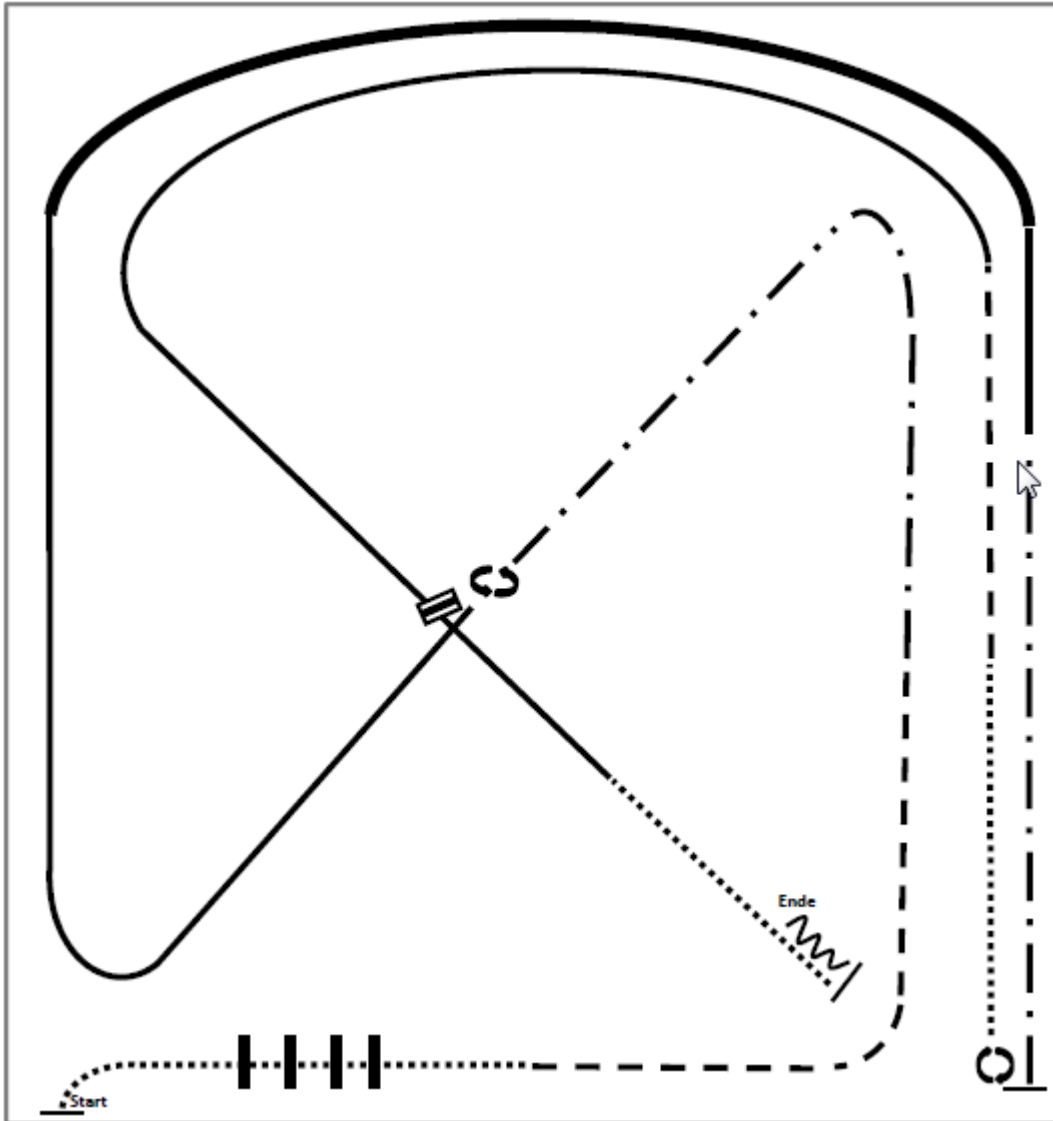

Pattern RR #11: LK3 A/B
Arenagröße: mind. 25x50m

1. Walk over
2. Trot
3. Ext.Trot
4. Stop, Turn right 360° right
5. Lope right lead
6. Ext. Lope right lead,
  Lope right lead
7. Ext. Trot
8. Stop, Turn left 540°
9. Walk
10. Trot
11. Lope left lead
12. Change leads, Lope right
  lead
13. Walk, Stop, Back