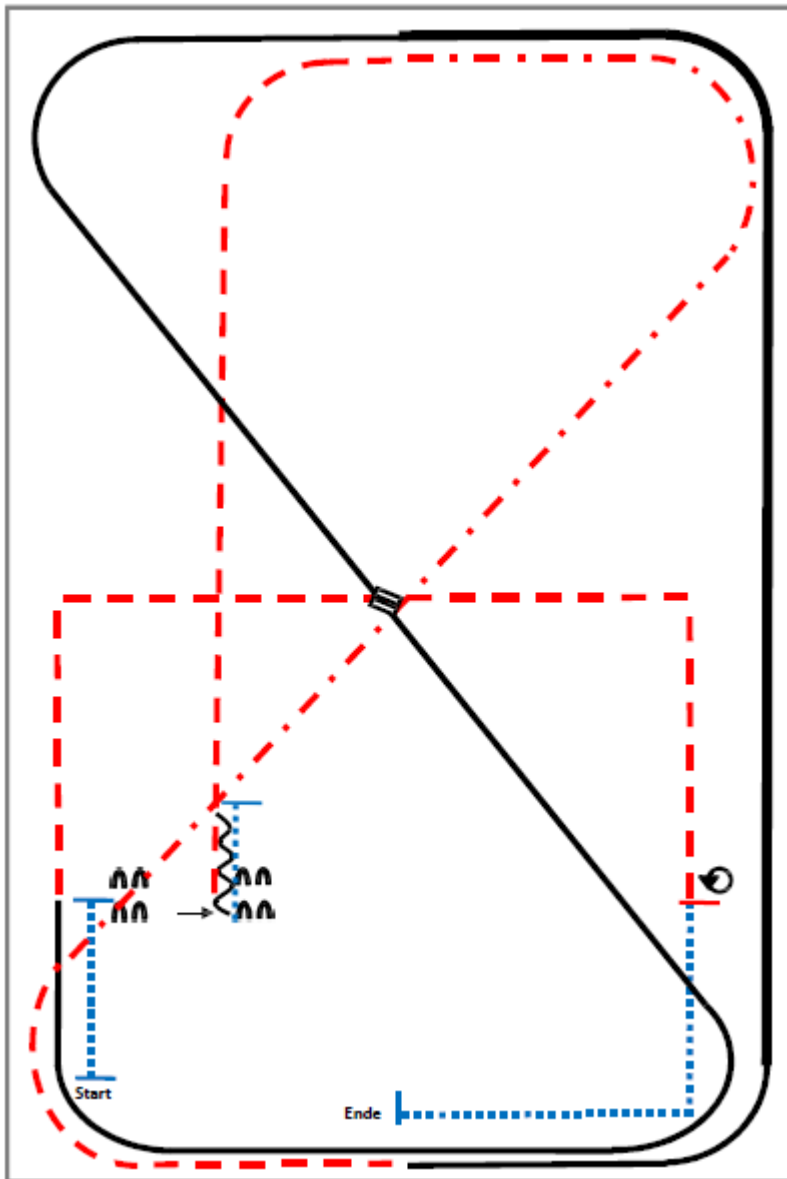

Pattern RR #1: LK3 A/B
Arenagröße: mind. 20x40m

- 1) Walk.
- 2) Trot.
- 3) Lope left lead circle, lope.
- 4) Leadchange in the center.
- 5) Lope right lead.
- 6) Extended lope.
- 7) Trot.
- 8) Extended trot.
- 9) Stop, back.
- 10) 360° turns each direction either way first.

Pattern RR #2: LK3 A/B
Arenagröße: mind. 20x40m

- 1) Walk.
- 2) Extended trot, trot.
- 3) Lope left lead one circle,
lope left lead.
- 4) Leadchange.
- 5) Lope right lead.
- 6) Extended lope.
- 7) Trot corners.
- 8) Trot over, trot.
- 9) Stop, sidepass left.
- 10) Walk, stop.
- 11) 360°turn right or left, back.

Pattern RR #3: LK3 A/B
Arenagröße: mind. 20x40m

- 1) Walk, stop.
- 2) Sidepass right.
- 3) Walk, stop, back.
- 4) Trot.
- 5) Extended trot, trot.
- 6) Lope left lead.
- 7) Extended lope, lope.
- 8) Leadchange.
- 9) Lope right lead.
- 10) Trot corners.
- 11) Stop, 360° turn left or right,
- 12) walk, stop.

Pattern RR #4: LK3 A/B
Arenagröße: mind. 20x40m

- 1) Trot.
- 2) Stop, 180° turns each direction either way first.
- 3) Back.
- 4) Lope left lead.
- 5) Extended lope, lope.
- 6) Leadchange.
- 7) Lope right lead.
- 8) Trot, trot over.
- 9) Extended trot.
- 10) Walk, stop.