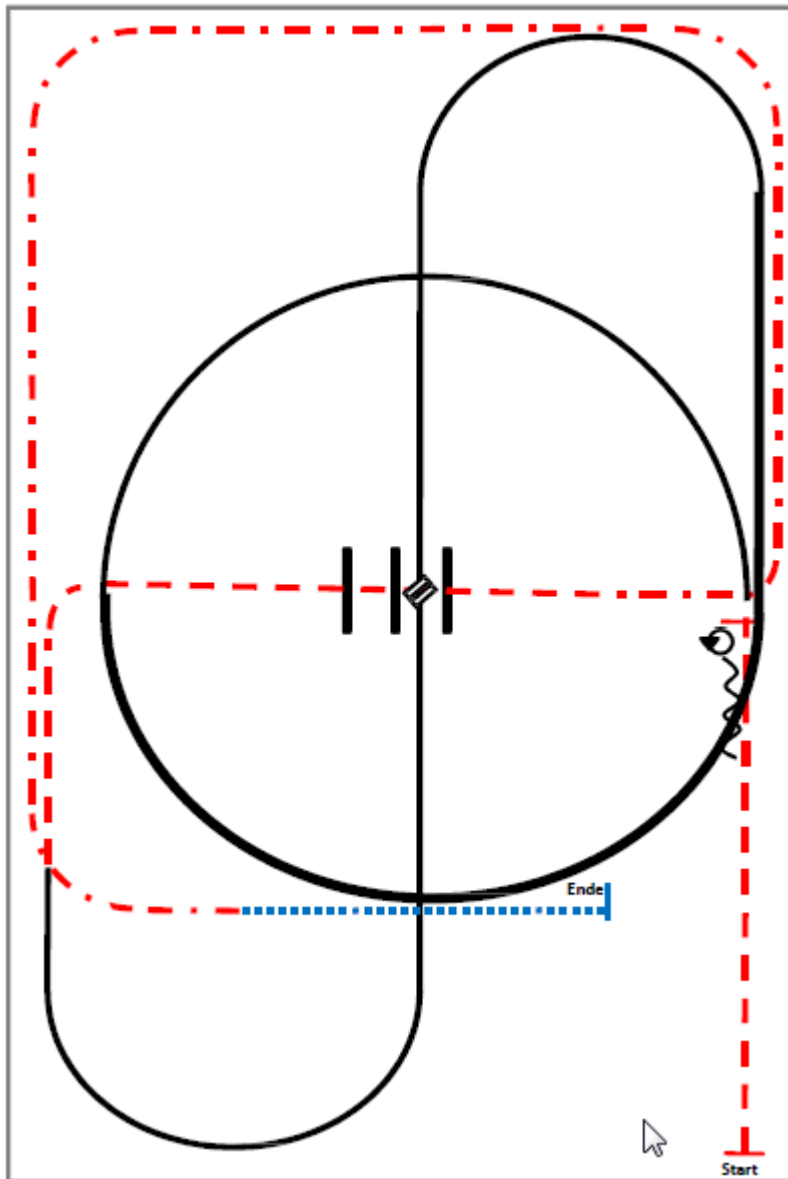

Pattern RR #1: LK3 A/B
Arenagröße: mind. 20x40m

- 1) Walk.
- 2) Trot.
- 3) Lope left lead circle, lope.
- 4) Leadchange in the center.
- 5) Lope right lead.
- 6) Extended lope.
- 7) Trot.
- 8) Extended trot.
- 9) Stop, back.
- 10) 360° turns each direction either way first.

Pattern RR #2: LK3 A/B
Arenagröße: mind. 20x40m

- 1) Walk.
- 2) Extended trot, trot.
- 3) Lope left lead one circle,
lope left lead.
- 4) Leadchange.
- 5) Lope right lead.
- 6) Extended lope.
- 7) Trot corners.
- 8) Trot over, trot.
- 9) Stop, sidepass left.
- 10) Walk, stop.
- 11) 360°turn right or left, back.

Pattern RR #3: LK3 A/B
Arenagröße: mind. 20x40m

- 1) Walk, stop.
- 2) Sidepass right.
- 3) Walk, stop, back.
- 4) Trot.
- 5) Extended trot, trot.
- 6) Lope left lead.
- 7) Extended lope, lope.
- 8) Leadchange.
- 9) Lope right lead.
- 10) Trot corners.
- 11) Stop, 360° turn left or right,
- 12) walk, stop.

Pattern RR #4: LK3 A/B
Arenagröße: mind. 20x40m

- 1) Trot.
- 2) Stop, 180° turns each direction either way first.
- 3) Back.
- 4) Lope left lead.
- 5) Extended lope, lope.
- 6) Leadchange.
- 7) Lope right lead.
- 8) Trot, trot over.
- 9) Extended trot.
- 10) Walk, stop.