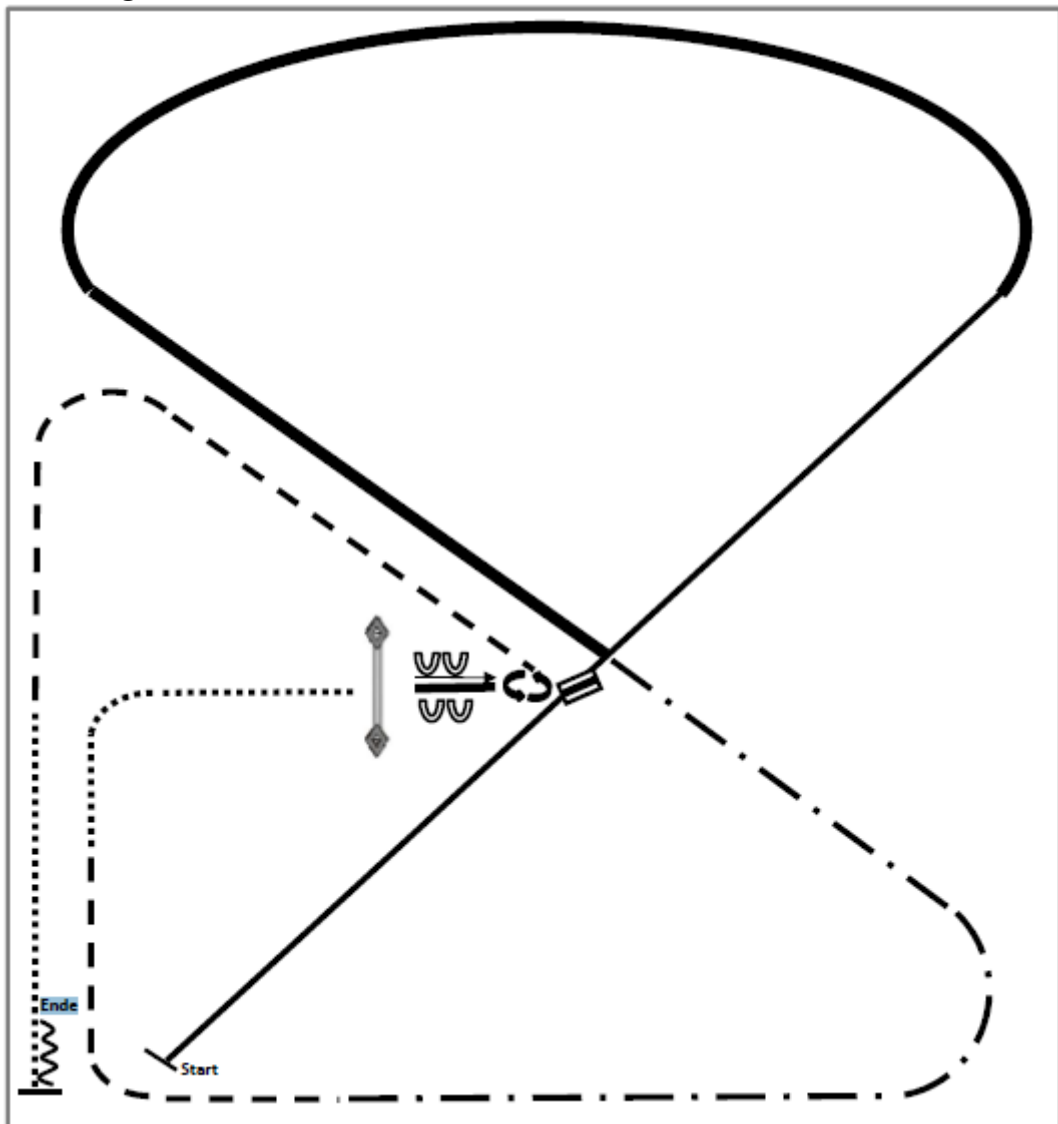

Pattern RR #10: LK3 A/B
Arenagröße: mind. 20x40m

1. Lope right lead
2. Change leads
3. Lope left lead
4. Ext. Lope left lead
5. Ext. Trot
6. Trot
7. Walk
8. Gate right hand push
9. Sidepass left
10. Turn left 270°
11. Trot
12. Walk
13. Stop, Back

	Back
	Lope
	Ext. Lope
	Trot
	Ext. Trot
	Walk
	Lead change flying/simple