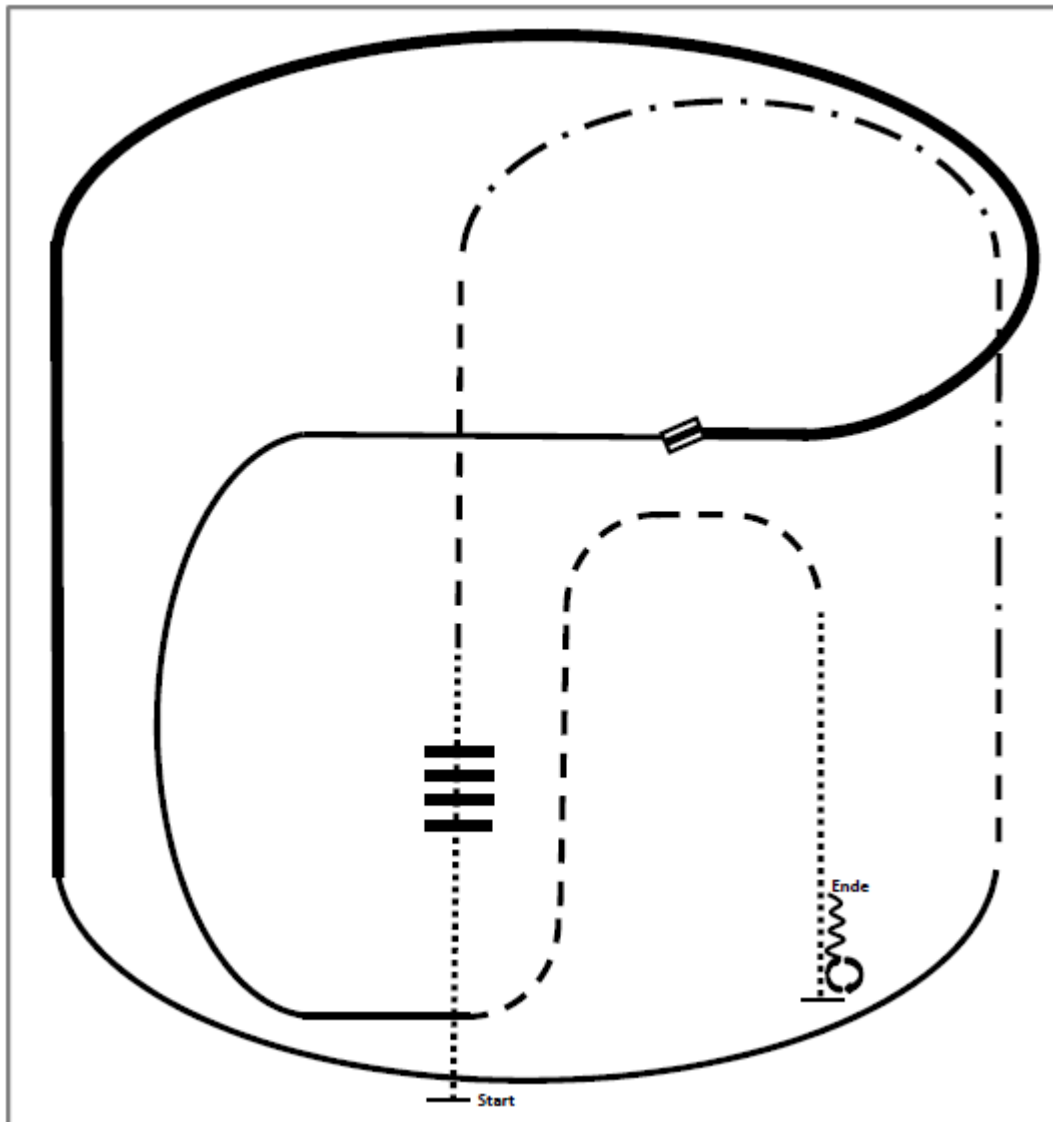

Pattern RR #7: LK3 A/B

Arenagröße: mind. 20x40m

1. Walk
2. Trot
3. Lope left lead
4. Change leads
5. Lope right lead
6. Ext. Lope right lead
7. Ext. Trot
8. Trot
9. Trot over
10. Stop, Turn 360° each direction (either way first)
11. Walk, Stop, Back

Pattern RR #8: LK3 A/B

Arenagröße: mind. 20x40m

1. Walk
2. Trot
3. Ext. Trot
4. Stop, Turn left 360°
5. Lope left lead
6. Change leads
7. Lope right lead
8. Ext. Lope right lead, Lope right lead
9. Trot
10. Walk
11. Walk over
12. Sidepass left, Turn left 180°
13. Gate right hand push

Pattern RR #9: LK3 A/B
Arenagröße: mind. 20x40m

1. Walk over
2. Trot
3. Ext.Trot, Trot
4. Lope right lead
5. Ext. Lope right lead
6. Change leads
7. Lope left lead
8. Trot
9. Walk
10. Stop, Turn 360° each direction (either way first)
11. Back

Pattern RR #10: LK3 A/B
 Arenagröße: mind. 20x40m

1. Lope right lead
2. Change leads
3. Lope left lead
4. Ext. Lope left lead
5. Ext. Trot
6. Trot
7. Walk
8. Gate right hand push
9. Sidepass left
10. Turn left 270°
11. Trot
12. Walk
13. Stop, Back