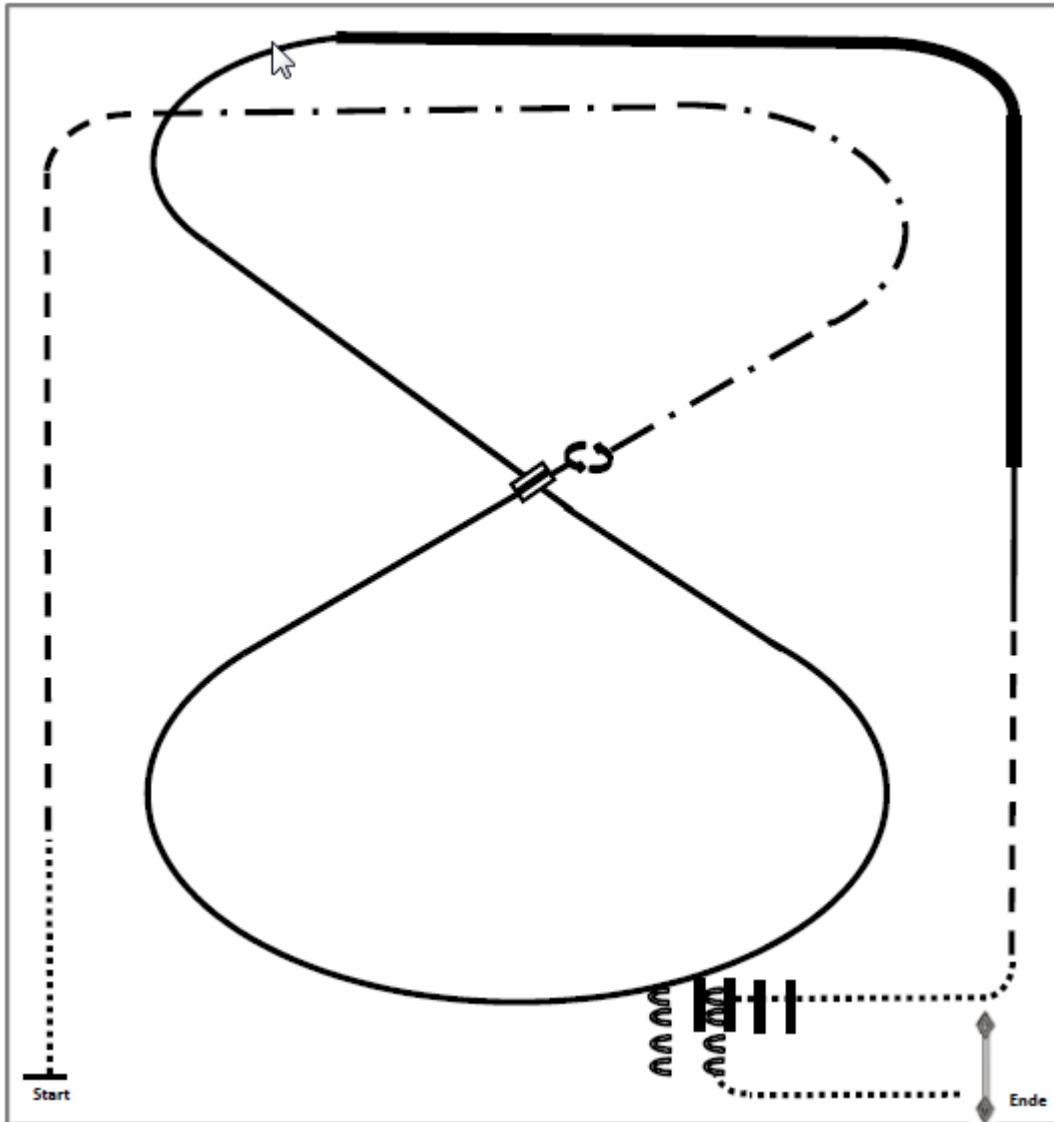

Pattern RR #7: LK3 A/B

Arenagröße: mind. 20x40m

1. Walk
2. Trot
3. Lope left lead
4. Change leads
5. Lope right lead
6. Ext. Lope right lead
7. Ext. Trot
8. Trot
9. Trot over
10. Stop, Turn 360° each direction (either way first)
11. Walk, Stop, Back

Pattern RR #8: LK3 A/B

Arenagröße: mind. 20x40m

1. Walk
2. Trot
3. Ext. Trot
4. Stop, Turn left 360°
5. Lope left lead
6. Change leads
7. Lope right lead
8. Ext. Lope right lead, Lope right lead
9. Trot
10. Walk
11. Walk over
12. Sidepass left, Turn left 180°
13. Gate right hand push